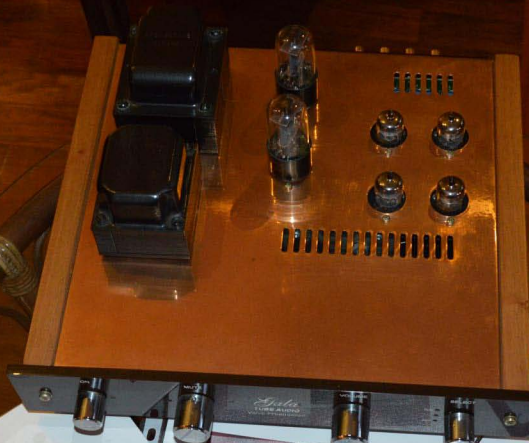

ALLIANCE POWER SUPPLY COMPANY, NEW YORK

Galax  
TUBE AUDIO

2 Power Amplifier  
Integrated

LV

RV

VOLUME

SELECT

STEREO LINE AMPLIFIER  
5670

AMPLIFIER

5670 - heated Triode Single Ended  
Stereo Amplifier  
tube 2A3 2 x 4W

DIRECT - x1 TRF x2

VOLUME

SELECT

STEREO LINE AMPLIFIER  
PASIV

VOLUME

SELECT